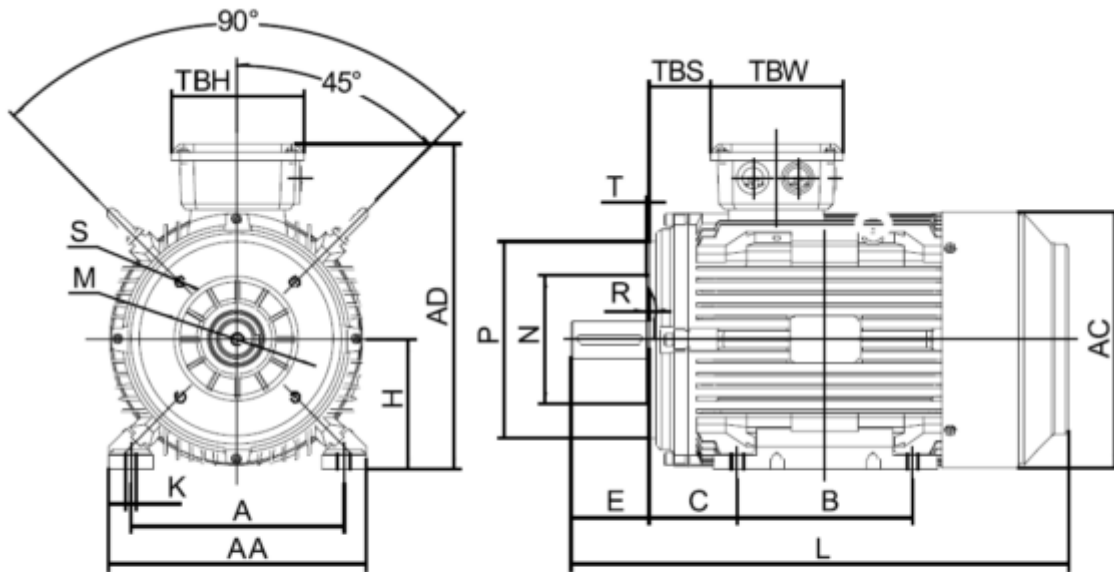

Data Sheet

Article number: 250300400616

Description: Kleedrive T3C 132M1-6 4.0KW 900 rpm
3x230/400V 50HZ IP55 B34 Eff=86,8%

Measures

| | | |
|-----------|----------|------------|
| A = 216 | F = 10 | P = 200 |
| AA = 263 | G = 33 | R = 0 |
| AC = Ø259 | H = 132 | S = - |
| AD = 332 | HD = 200 | T = M10 |
| B = 178 | K = Ø12 | TBH = 134 |
| C = 89 | L = 5005 | TBS = 61.5 |
| D = Ø38 | M = 165 | TBW = 134 |
| E = 80 | N = 130 | |