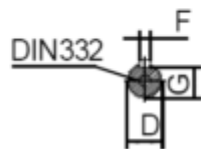

Data Sheet

Article number: 250300400616

Description: Kleedrive T3C 132M1-6 4.0KW 900 rpm
3x230/400V 50HZ IP55 B34 Eff=86,8%

Measures

| | | |
|-----------|----------|------------|
| A = 216 | F = 10 | P = 200 |
| AA = 263 | G = 33 | R = 0 |
| AC = Ø259 | H = 132 | S = - |
| AD = 332 | HD = 200 | T = M10 |
| B = 178 | K = Ø12 | TBH = 134 |
| C = 89 | L = 5005 | TBS = 61.5 |
| D = Ø38 | M = 165 | TBW = 134 |
| E = 80 | N = 130 | |